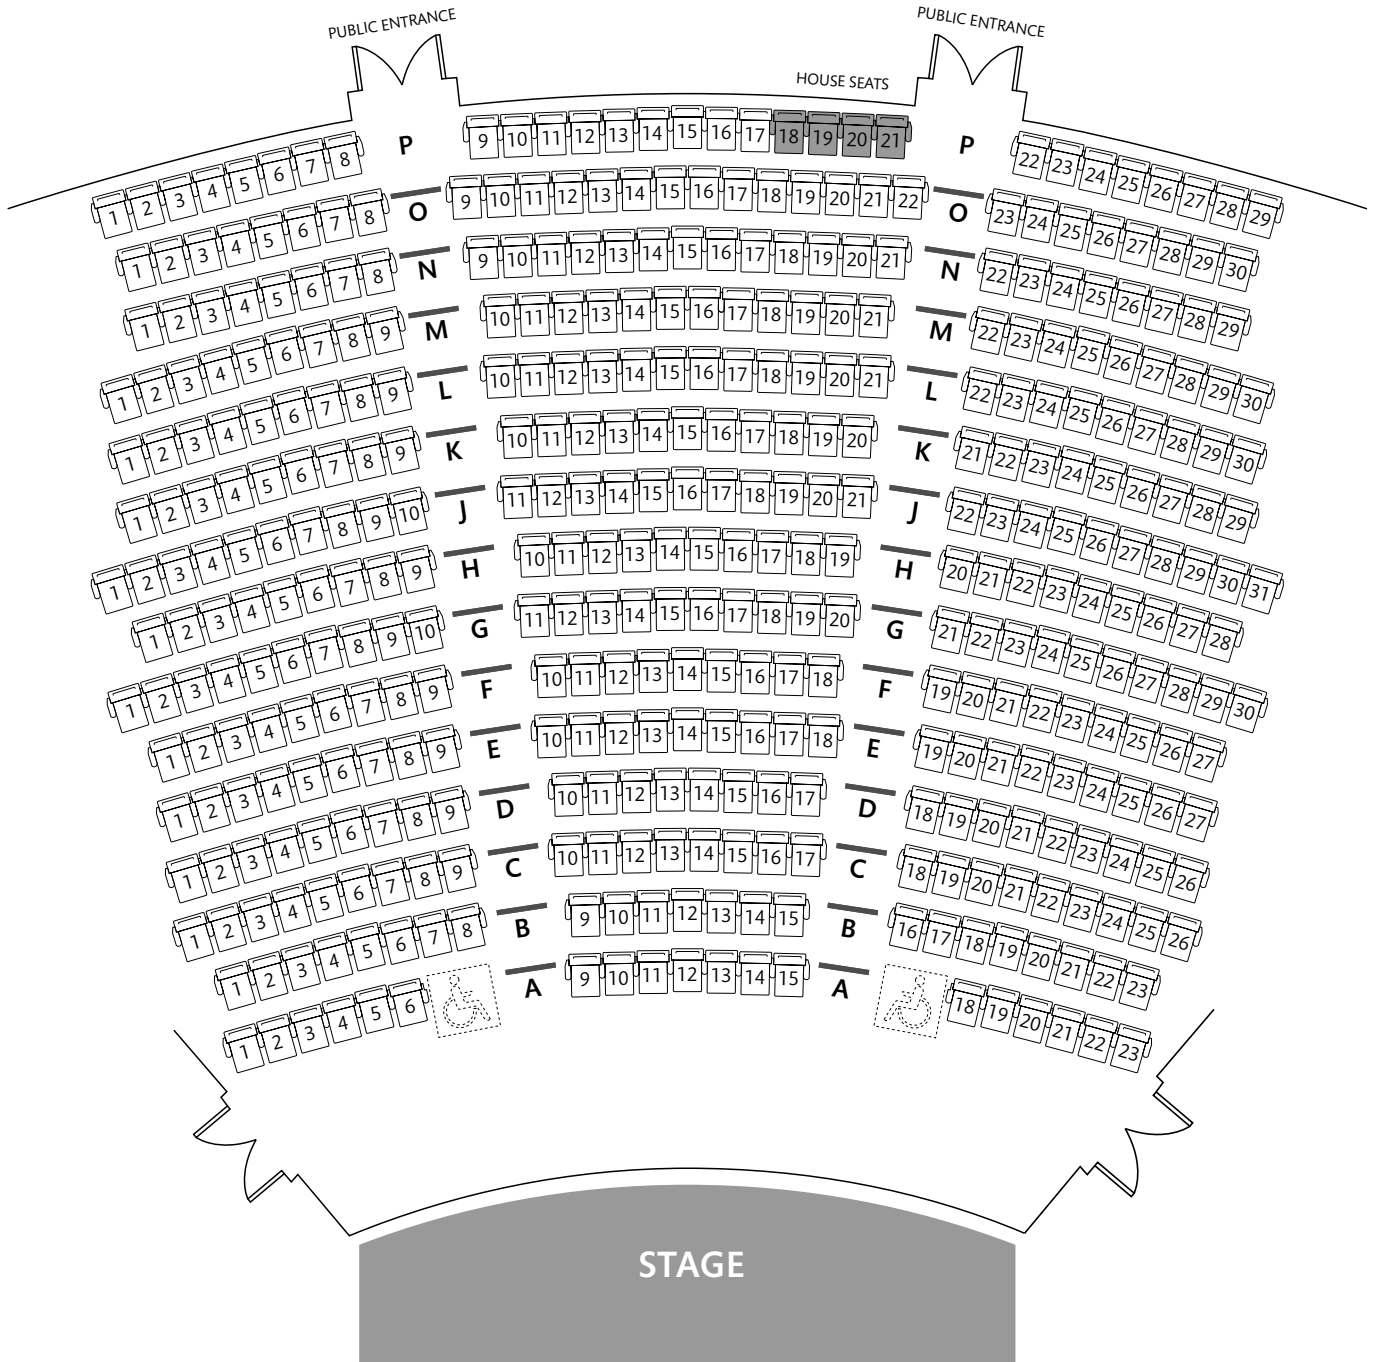

The Mitchell Auditorium

AUDIOVISUAL

The Mitchell has a wide range of state-of-the-art audiovisual equipment available to hire to suit the needs of every type of event. A variety of AV packages are available or we can tailor a package to suit individual needs.

AUDITORIUM

Internet Access
Yes

Theatre
410 + 2 spaces for
wheelchair users