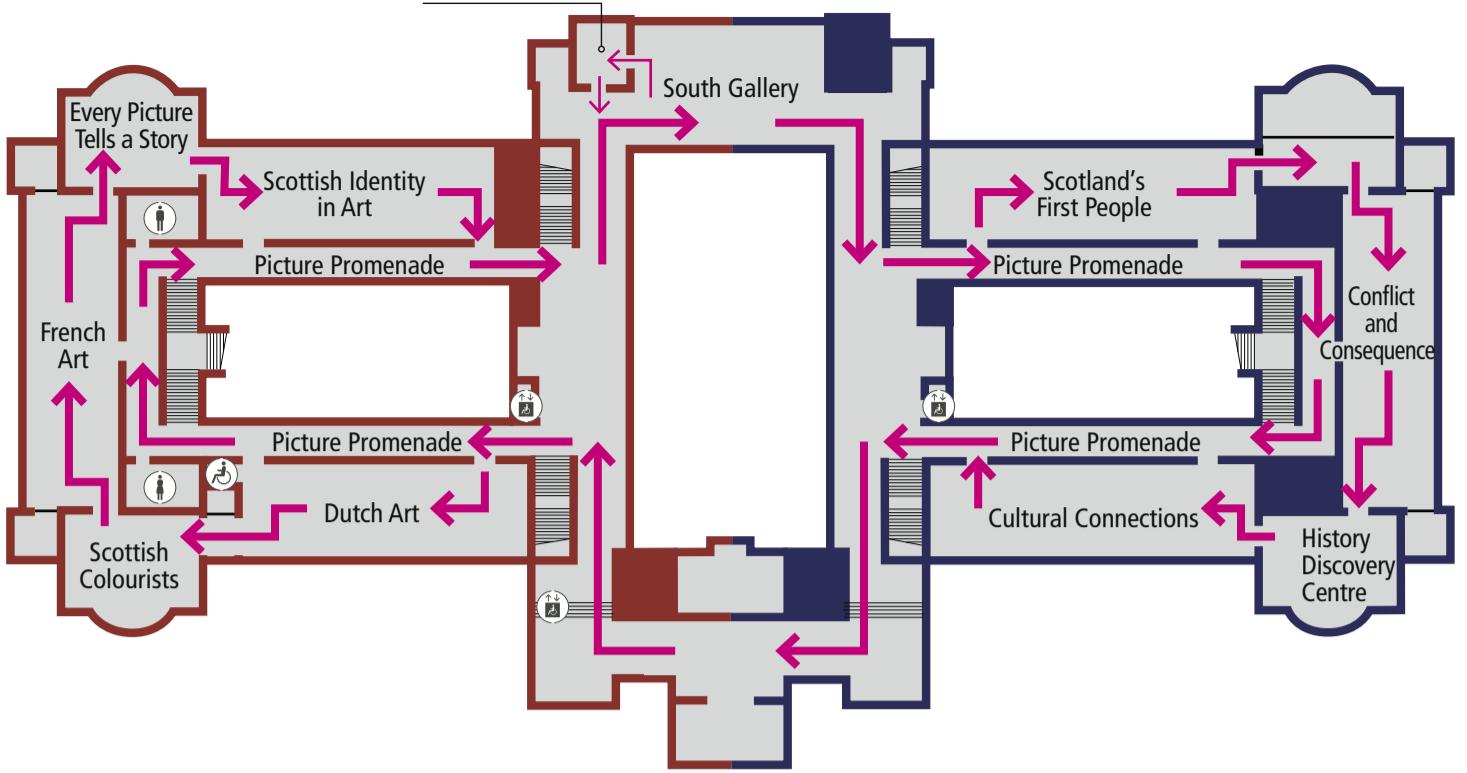

Dali's *Christ of St John of the Cross*

First floor

Ground floor

Lower ground floor

Key to symbols

-  Female Toilets
-  Male Toilets
-  Accessible Toilets
-  Accessible Lift

 One way system – please follow the signs in the galleries