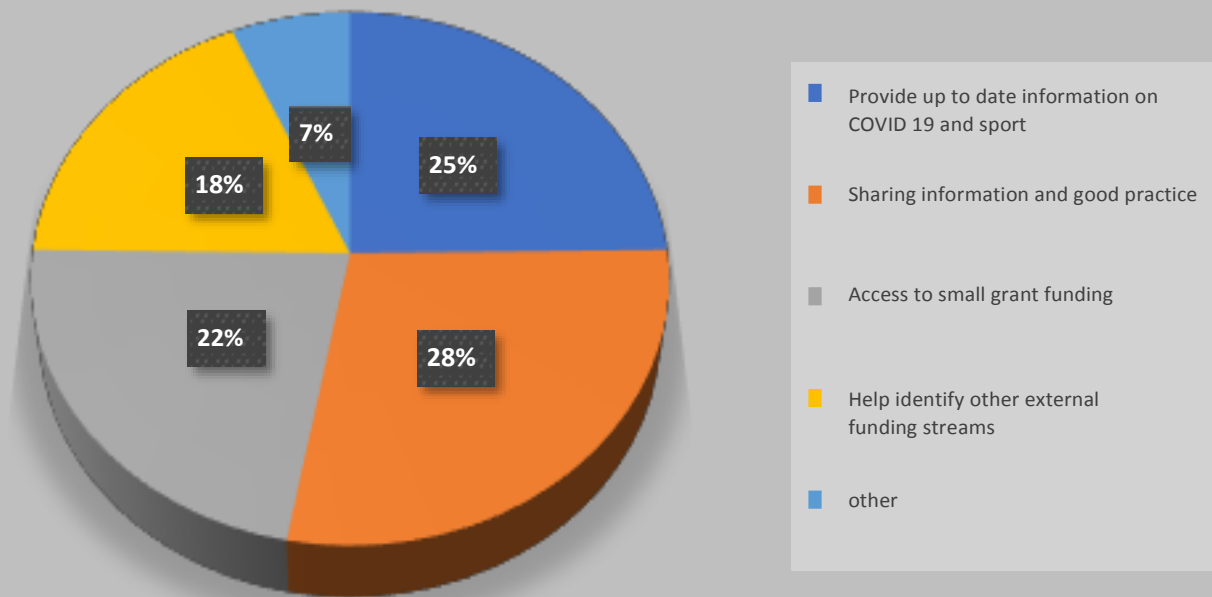

What support would you like from Glasgow Sport?

Below are the comments submitted as 'other'.

- Support when things return to normal.
- Continuation of support from our development officer as they have been excellent towards the club in unprecedented times.
- Return to service asap
- Glasgow Sport have been very proactive and supportive during the current climate. Suggestions of support for small clubs who do not own their own premises/venues How to deliver practical activities to groups of people.