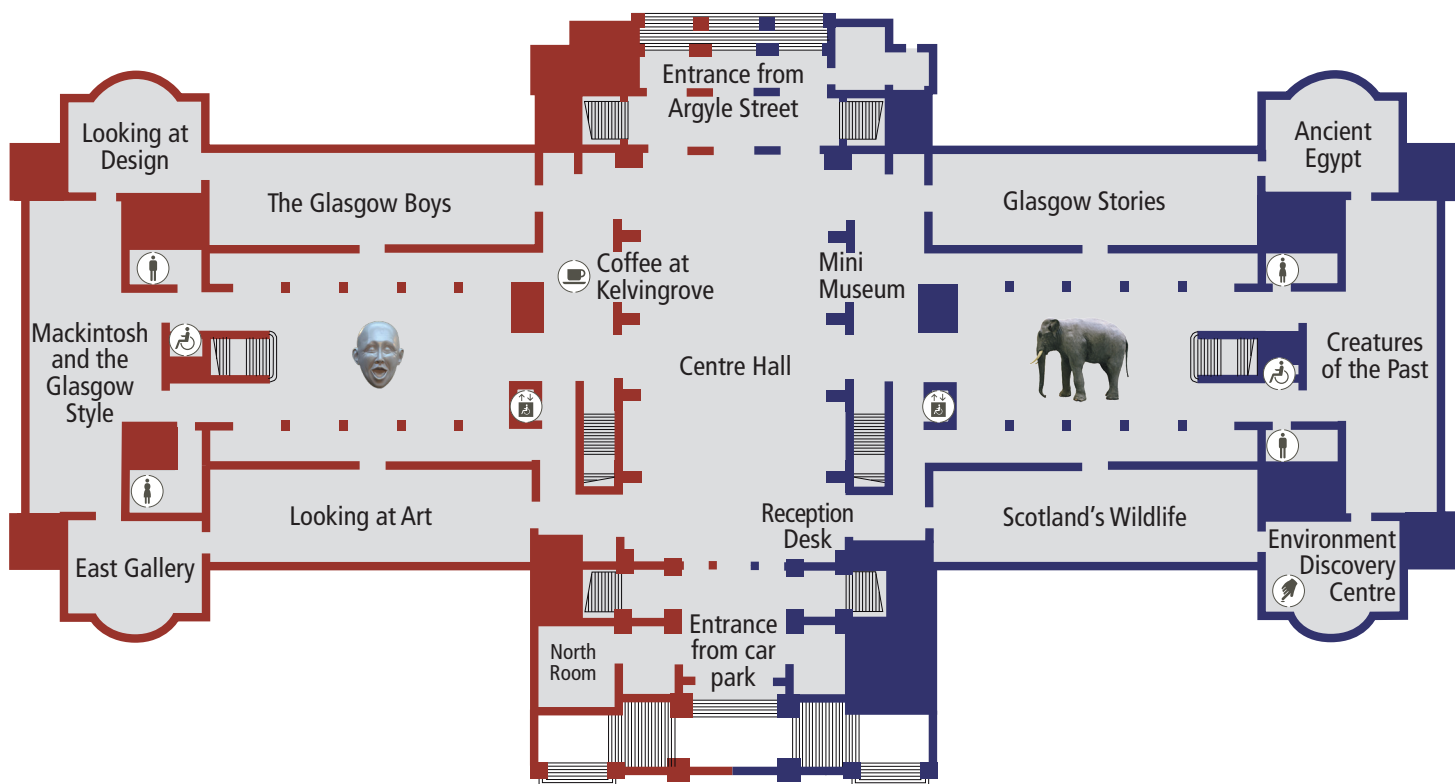

Dali's Christ of St John of the Cross

First floor

Ground floor

Lower ground floor

Key to symbols

-  Female Toilets
-  Male Toilets
-  Accessible Toilets
-  Café
-  Accessible Lift
-  Interactive Area
-  Shop
-  Coffee at Kelvingrove
-  Cloakroom