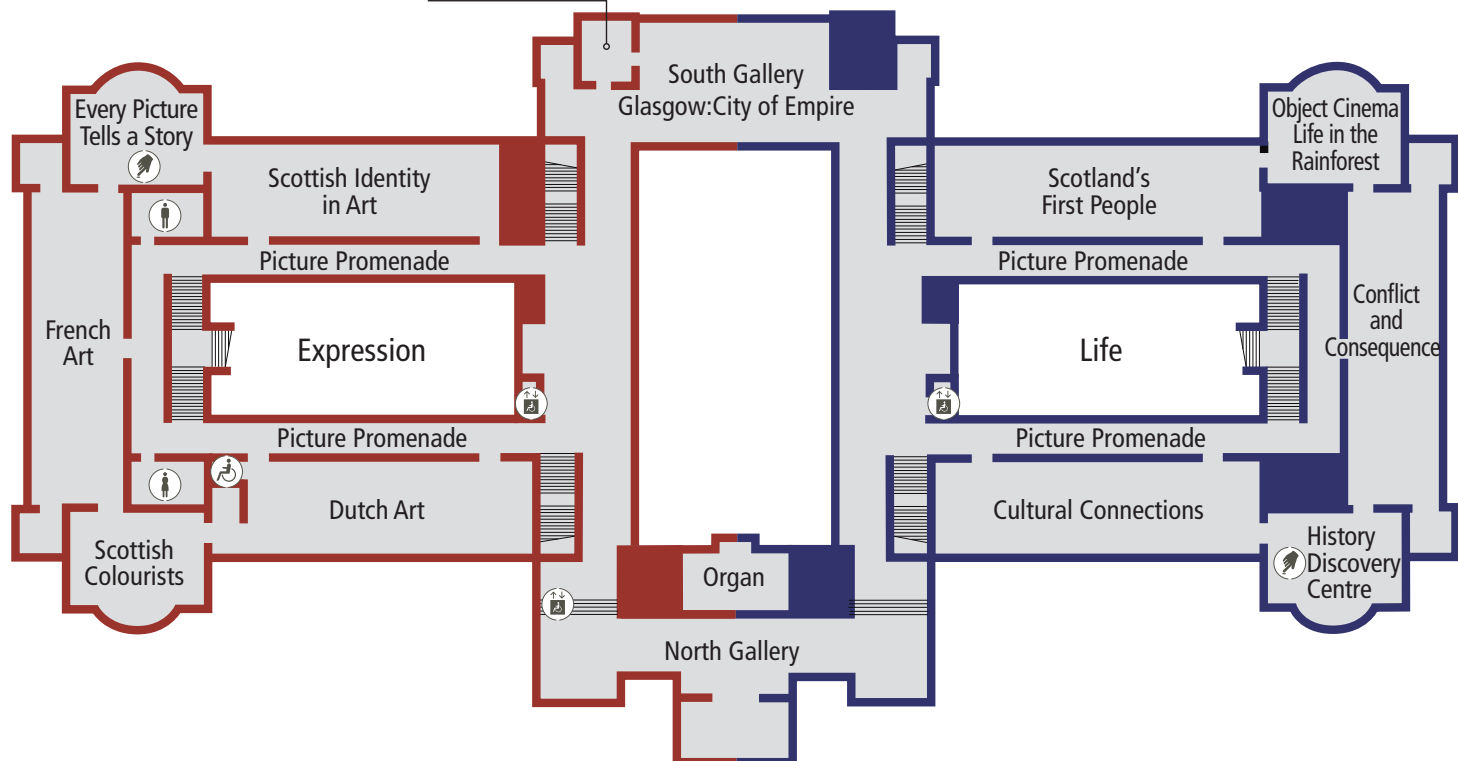

Dali's Christ of St John of the Cross

First floor

Ground floor

Lower ground floor

Key to symbols

-  Female Toilets
-  Male Toilets
-  Accessible Toilets
-  Café
-  Accessible Lift
-  Interactive Area
-  Shop
-  Coffee at Kelvingrove
-  Cloakroom