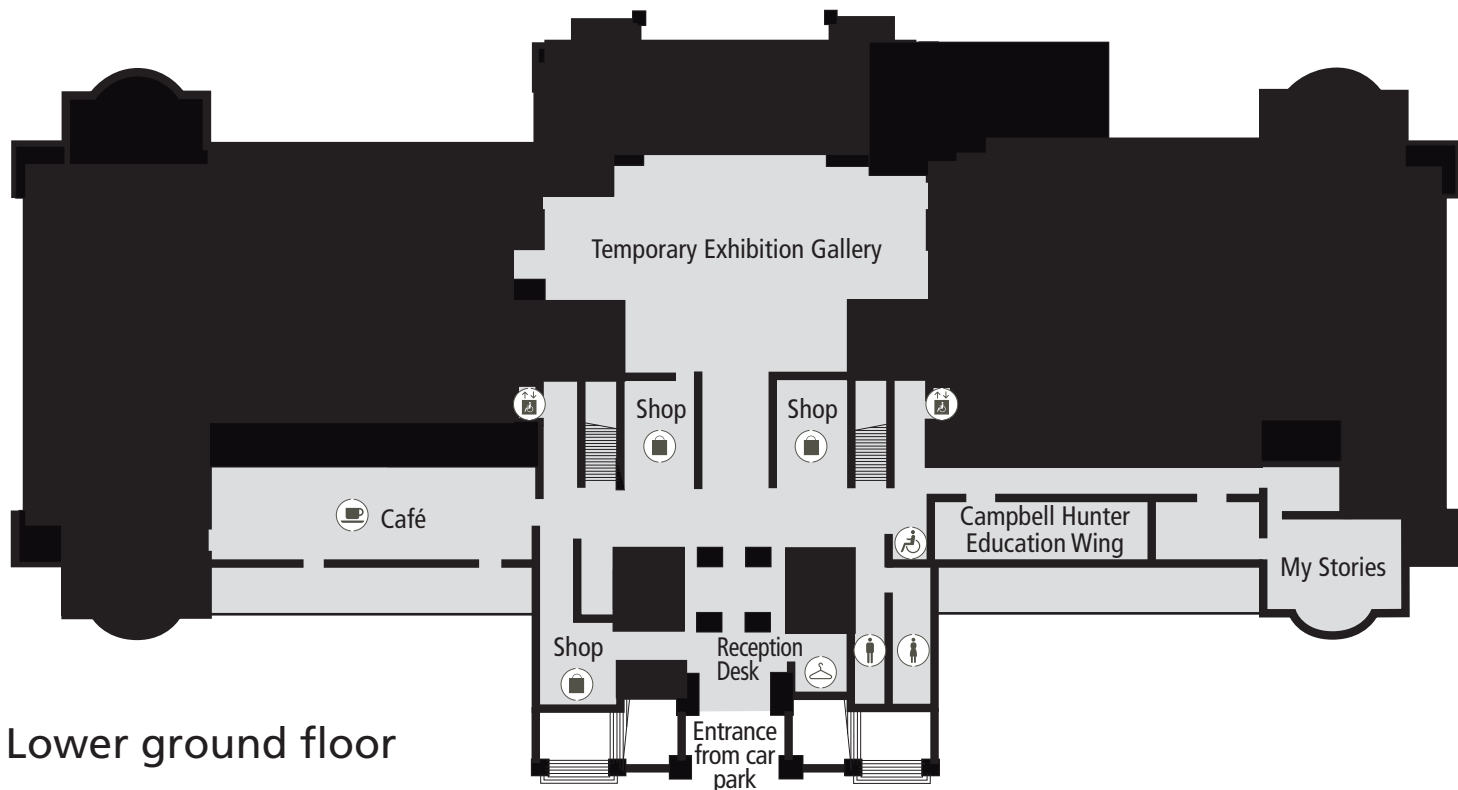

Dali's Christ of St John of the Cross

First floor

Ground floor

Lower ground floor

Key to symbols

-  Female Toilets
-  Male Toilets
-  Accessible Toilets
-  Café
-  Accessible Lift
-  Interactive Area
-  Shop
-  Coffee at Kelvingrove
-  Cloakroom